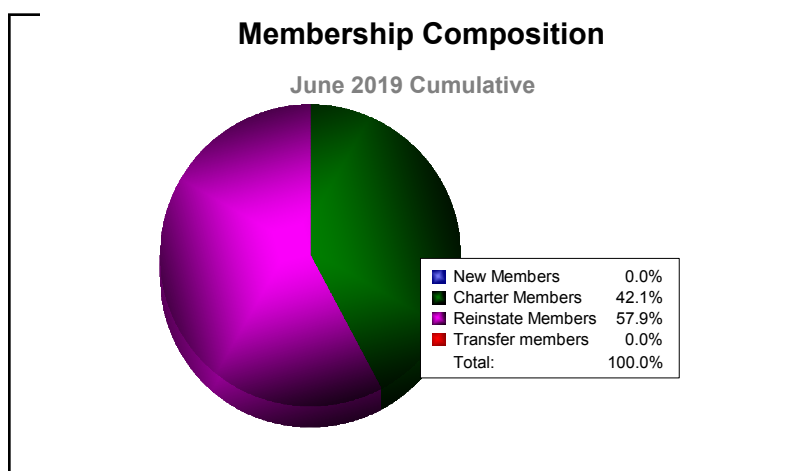

Year	New Clubs	Dropped Clubs	Gain/ Loss Clubs	New Members	Charter Members	Reinstate Members	Transfer Members	Total Member Added	Total Members Dropped	Gain/ Loss Members
2014-2015	0	0	0	0	0	0	0	0	0	0
2015-2016	0	0	0	0	0	0	0	0	0	0
2016-2017	0	-1	-1	0	0	0	0	0	-24	-24
2017-2018	0	0	0	14	25	1	0	40	-21	19
2018-2019	0	0	0	0	8	11	0	19	-19	0
Average	0	0	0	3	7	2	0	12	-13	-1