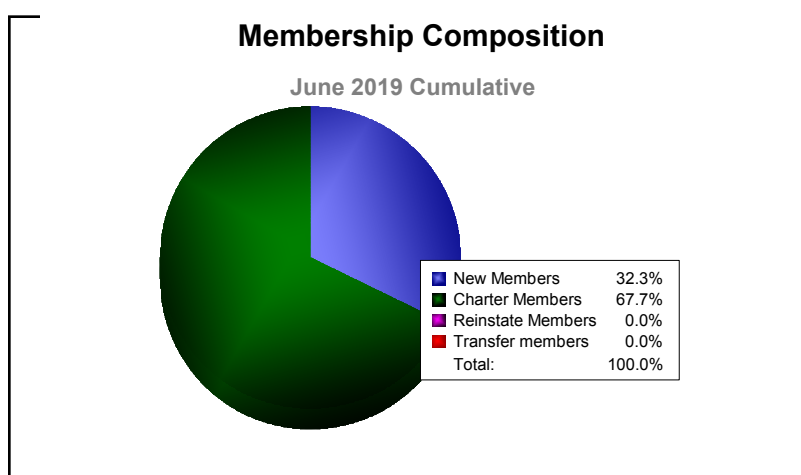

Year	New Clubs	Dropped Clubs	Gain/ Loss Clubs	New Members	Charter Members	Reinstate Members	Transfer Members	Total Member Added	Total Members Dropped	Gain/ Loss Members
2014-2015	1	0	1	18	20	0	0	38	-12	26
2015-2016	2	-1	1	18	41	0	0	59	-27	32
2016-2017	0	-2	-2	28	0	0	0	28	-62	-34
2017-2018	0	-1	-1	24	0	0	0	24	-43	-19
2018-2019	2	0	2	20	42	0	0	62	-19	43
Average	1	-1	0	22	21	0	0	42	-33	10