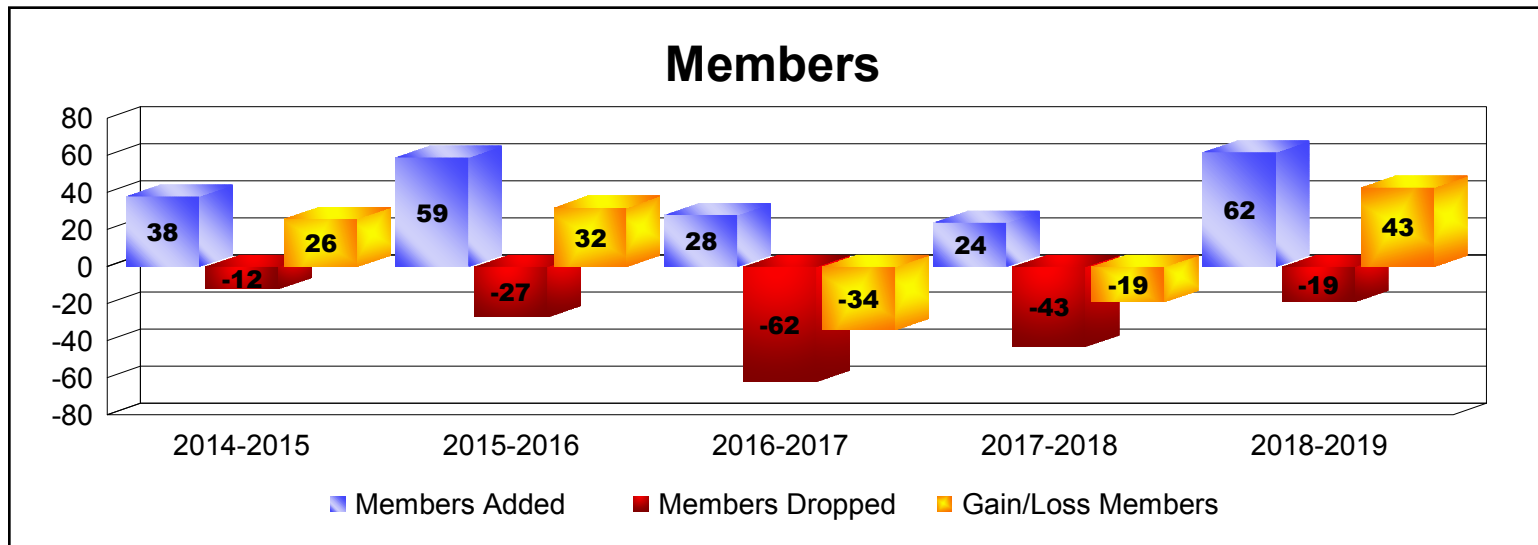

Year	New Clubs	Dropped Clubs	Gain/ Loss Clubs	New Members	Charter Members	Reinstate Members	Transfer Members	Total Member Added	Total Members Dropped	Gain/ Loss Members
2014-2015	0	0	0	3	0	0	0	3	-6	-3
2015-2016	0	-1	-1	0	0	0	0	0	-19	-19
<b>Average</b>	<b>0</b>	<b>-1</b>	<b>-1</b>	<b>2</b>	<b>0</b>	<b>0</b>	<b>0</b>	<b>2</b>	<b>-13</b>	<b>-11</b>

Year	New Clubs	Dropped Clubs	Gain/ Loss Clubs	New Members	Charter Members	Reinstate Members	Transfer Members	Total Member Added	Total Members Dropped	Gain/ Loss Members
2014-2015	3	-1	2	62	98	0	2	162	-86	76
2015-2016	3	-2	1	73	72	15	1	161	-122	39
2016-2017	0	-4	-4	79	18	9	1	107	-173	-66
2017-2018	1	0	1	102	41	0	0	143	-54	89
2018-2019	1	-1	0	79	23	1	2	105	-75	30
<b>Average</b>	<b>2</b>	<b>-2</b>	<b>0</b>	<b>79</b>	<b>50</b>	<b>5</b>	<b>1</b>	<b>136</b>	<b>-102</b>	<b>34</b>

Year	New Clubs	Dropped Clubs	Gain/ Loss Clubs	New Members	Charter Members	Reinstate Members	Transfer Members	Total Member Added	Total Members Dropped	Gain/ Loss Members
2014-2015	1	0	1	18	20	0	0	38	-12	26
2015-2016	2	-1	1	18	41	0	0	59	-27	32
2016-2017	0	-2	-2	28	0	0	0	28	-62	-34
2017-2018	0	-1	-1	24	0	0	0	24	-43	-19
2018-2019	2	0	2	20	42	0	0	62	-19	43
<b>Average</b>	<b>1</b>	<b>-1</b>	<b>0</b>	<b>22</b>	<b>21</b>	<b>0</b>	<b>0</b>	<b>42</b>	<b>-33</b>	<b>10</b>