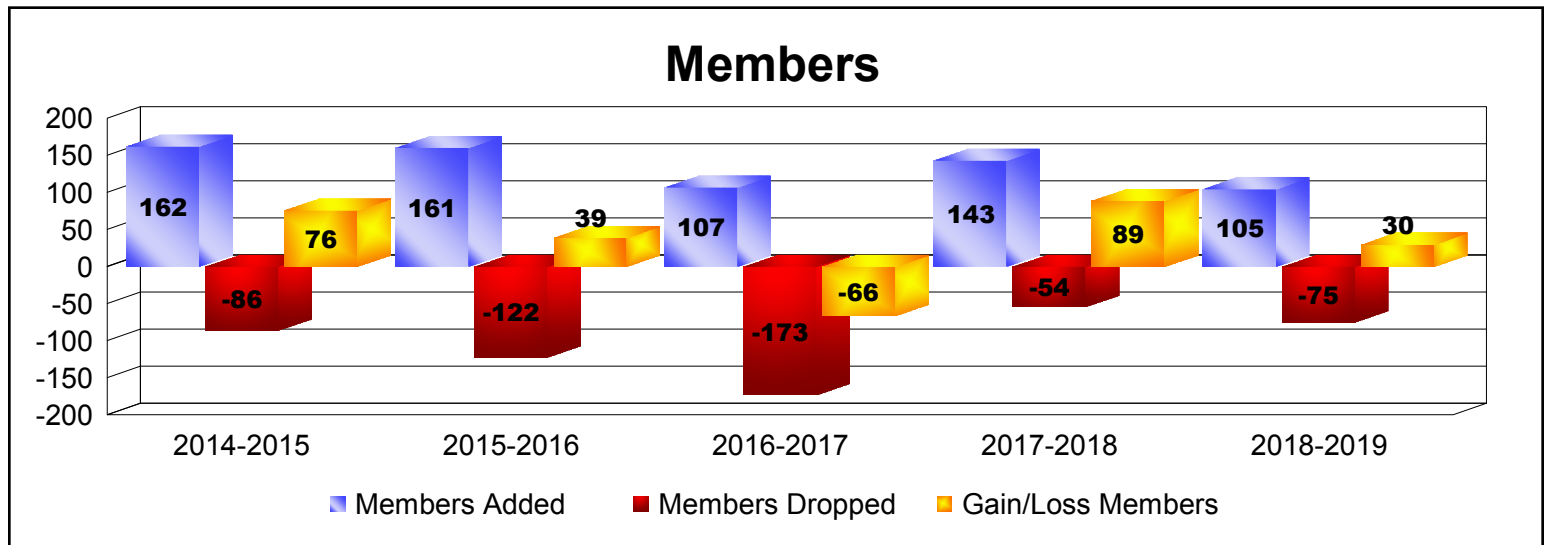

Year	New Clubs	Dropped Clubs	Gain/ Loss Clubs	New Members	Charter Members	Reinstate Members	Transfer Members	Total Member Added	Total Members Dropped	Gain/ Loss Members
2014-2015	0	0	0	3	0	0	0	3	-6	-3
2015-2016	0	-1	-1	0	0	0	0	0	-19	-19
<b>Average</b>	<b>0</b>	<b>-1</b>	<b>-1</b>	<b>2</b>	<b>0</b>	<b>0</b>	<b>0</b>	<b>2</b>	<b>-13</b>	<b>-11</b>

Year	New Clubs	Dropped Clubs	Gain/ Loss Clubs	New Members	Charter Members	Reinstate Members	Transfer Members	Total Member Added	Total Members Dropped	Gain/ Loss Members
2014-2015	3	-1	2	62	98	0	2	162	-86	76
2015-2016	3	-2	1	73	72	15	1	161	-122	39
2016-2017	0	-4	-4	79	18	9	1	107	-173	-66
2017-2018	1	0	1	102	41	0	0	143	-54	89
2018-2019	1	-1	0	79	23	1	2	105	-75	30
<b>Average</b>	<b>2</b>	<b>-2</b>	<b>0</b>	<b>79</b>	<b>50</b>	<b>5</b>	<b>1</b>	<b>136</b>	<b>-102</b>	<b>34</b>

Year	New Clubs	Dropped Clubs	Gain/ Loss Clubs	New Members	Charter Members	Reinstate Members	Transfer Members	Total Member Added	Total Members Dropped	Gain/ Loss Members
2014-2015	1	0	1	18	20	0	0	38	-12	26
2015-2016	2	-1	1	18	41	0	0	59	-27	32
2016-2017	0	-2	-2	28	0	0	0	28	-62	-34
2017-2018	0	-1	-1	24	0	0	0	24	-43	-19
2018-2019	2	0	2	20	42	0	0	62	-19	43
<b>Average</b>	<b>1</b>	<b>-1</b>	<b>0</b>	<b>22</b>	<b>21</b>	<b>0</b>	<b>0</b>	<b>42</b>	<b>-33</b>	<b>10</b>