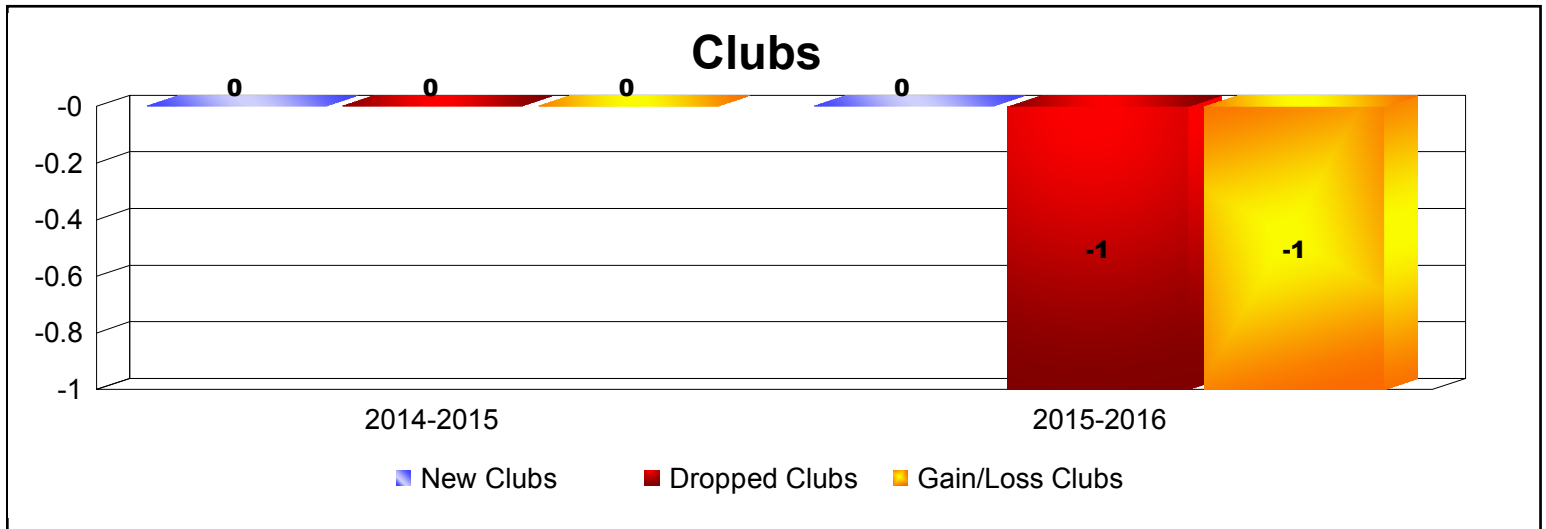

Year	New Clubs	Dropped Clubs	Gain/ Loss Clubs	New Members	Charter Members	Reinstate Members	Transfer Members	Total Member Added	Total Members Dropped	Gain/ Loss Members
2014-2015	0	0	0	3	0	0	0	3	-6	-3
2015-2016	0	-1	-1	0	0	0	0	0	-19	-19
<b>Average</b>	<b>0</b>	<b>-1</b>	<b>-1</b>	<b>2</b>	<b>0</b>	<b>0</b>	<b>0</b>	<b>2</b>	<b>-13</b>	<b>-11</b>

Year	New Clubs	Dropped Clubs	Gain/ Loss Clubs	New Members	Charter Members	Reinstate Members	Transfer Members	Total Member Added	Total Members Dropped	Gain/ Loss Members
2014-2015	3	-1	2	62	98	0	2	162	-86	76
2015-2016	3	-2	1	73	72	15	1	161	-122	39
2016-2017	0	-4	-4	79	18	9	1	107	-173	-66
2017-2018	1	0	1	102	41	0	0	143	-54	89
2018-2019	1	-1	0	79	23	1	2	105	-75	30
<b>Average</b>	<b>2</b>	<b>-2</b>	<b>0</b>	<b>79</b>	<b>50</b>	<b>5</b>	<b>1</b>	<b>136</b>	<b>-102</b>	<b>34</b>