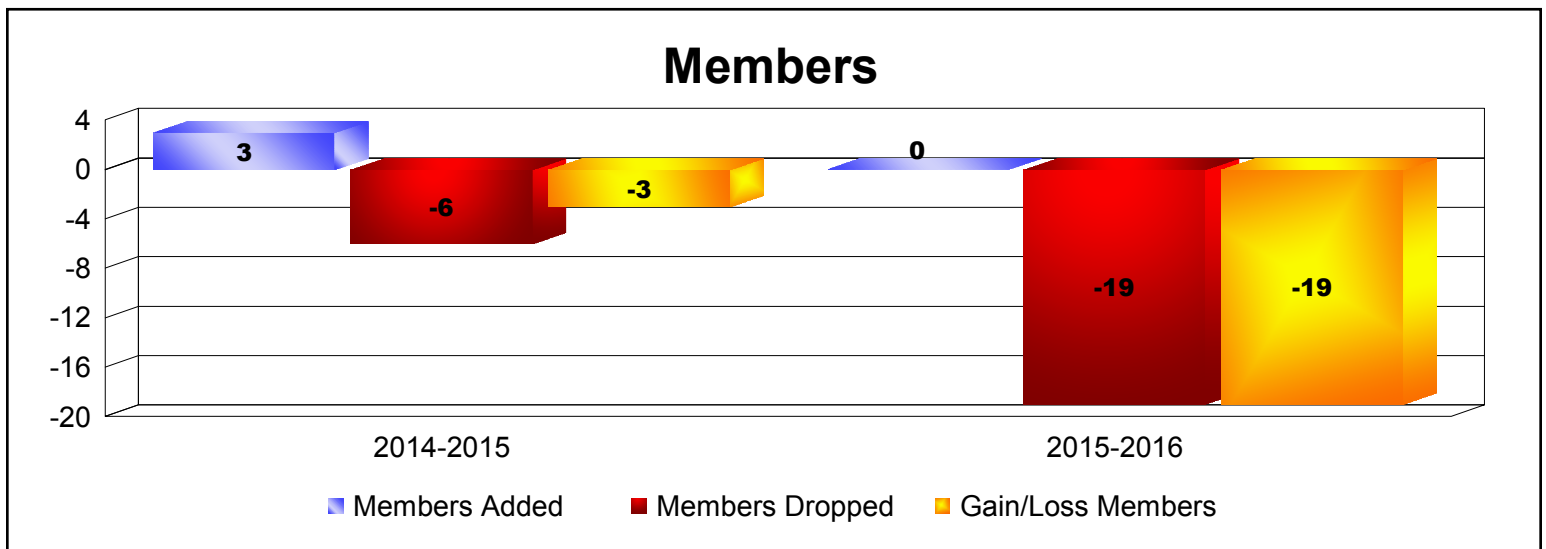

Year	New Clubs	Dropped Clubs	Gain/ Loss Clubs	New Members	Charter Members	Reinstate Members	Transfer Members	Total Member Added	Total Members Dropped	Gain/ Loss Members
2014-2015	0	0	0	3	0	0	0	3	-6	-3
2015-2016	0	-1	-1	0	0	0	0	0	-19	-19
<b>Average</b>	<b>0</b>	<b>-1</b>	<b>-1</b>	<b>2</b>	<b>0</b>	<b>0</b>	<b>0</b>	<b>2</b>	<b>-13</b>	<b>-11</b>

Year	New Clubs	Dropped Clubs	Gain/ Loss Clubs	New Members	Charter Members	Reinstate Members	Transfer Members	Total Member Added	Total Members Dropped	Gain/ Loss Members
2014-2015	3	-1	2	62	98	0	2	162	-86	76
2015-2016	3	-2	1	73	72	15	1	161	-122	39
2016-2017	0	-4	-4	79	18	9	1	107	-173	-66
2017-2018	1	0	1	102	41	0	0	143	-54	89
2018-2019	1	-1	0	79	23	1	2	105	-75	30
<b>Average</b>	<b>2</b>	<b>-2</b>	<b>0</b>	<b>79</b>	<b>50</b>	<b>5</b>	<b>1</b>	<b>136</b>	<b>-102</b>	<b>34</b>

Year	New Clubs	Dropped Clubs	Gain/ Loss Clubs	New Members	Charter Members	Reinstate Members	Transfer Members	Total Member Added	Total Members Dropped	Gain/ Loss Members
2014-2015	1	0	1	18	20	0	0	38	-12	26
2015-2016	2	-1	1	18	41	0	0	59	-27	32
2016-2017	0	-2	-2	28	0	0	0	28	-62	-34
2017-2018	0	-1	-1	24	0	0	0	24	-43	-19
2018-2019	2	0	2	20	42	0	0	62	-19	43
<b>Average</b>	<b>1</b>	<b>-1</b>	<b>0</b>	<b>22</b>	<b>21</b>	<b>0</b>	<b>0</b>	<b>42</b>	<b>-33</b>	<b>10</b>