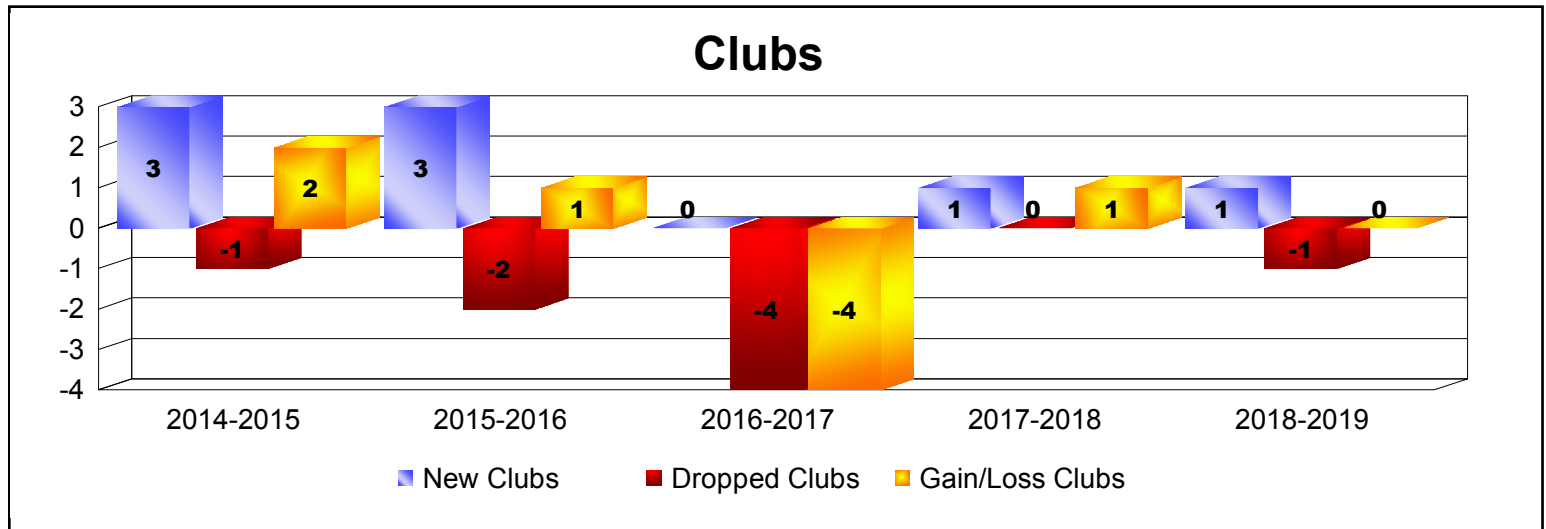

Year	New Clubs	Dropped Clubs	Gain/ Loss Clubs	New Members	Charter Members	Reinstate Members	Transfer Members	Total Member Added	Total Members Dropped	Gain/ Loss Members
2014-2015	0	0	0	3	0	0	0	3	-6	-3
2015-2016	0	-1	-1	0	0	0	0	0	-19	-19
<b>Average</b>	<b>0</b>	<b>-1</b>	<b>-1</b>	<b>2</b>	<b>0</b>	<b>0</b>	<b>0</b>	<b>2</b>	<b>-13</b>	<b>-11</b>

Year	New Clubs	Dropped Clubs	Gain/ Loss Clubs	New Members	Charter Members	Reinstate Members	Transfer Members	Total Member Added	Total Members Dropped	Gain/ Loss Members
2014-2015	3	-1	2	62	98	0	2	162	-86	76
2015-2016	3	-2	1	73	72	15	1	161	-122	39
2016-2017	0	-4	-4	79	18	9	1	107	-173	-66
2017-2018	1	0	1	102	41	0	0	143	-54	89
2018-2019	1	-1	0	79	23	1	2	105	-75	30
<b>Average</b>	<b>2</b>	<b>-2</b>	<b>0</b>	<b>79</b>	<b>50</b>	<b>5</b>	<b>1</b>	<b>136</b>	<b>-102</b>	<b>34</b>

Year	New Clubs	Dropped Clubs	Gain/ Loss Clubs	New Members	Charter Members	Reinstate Members	Transfer Members	Total Member Added	Total Members Dropped	Gain/ Loss Members
2014-2015	1	0	1	18	20	0	0	38	-12	26
2015-2016	2	-1	1	18	41	0	0	59	-27	32
2016-2017	0	-2	-2	28	0	0	0	28	-62	-34
2017-2018	0	-1	-1	24	0	0	0	24	-43	-19
2018-2019	2	0	2	20	42	0	0	62	-19	43
<b>Average</b>	<b>1</b>	<b>-1</b>	<b>0</b>	<b>22</b>	<b>21</b>	<b>0</b>	<b>0</b>	<b>42</b>	<b>-33</b>	<b>10</b>