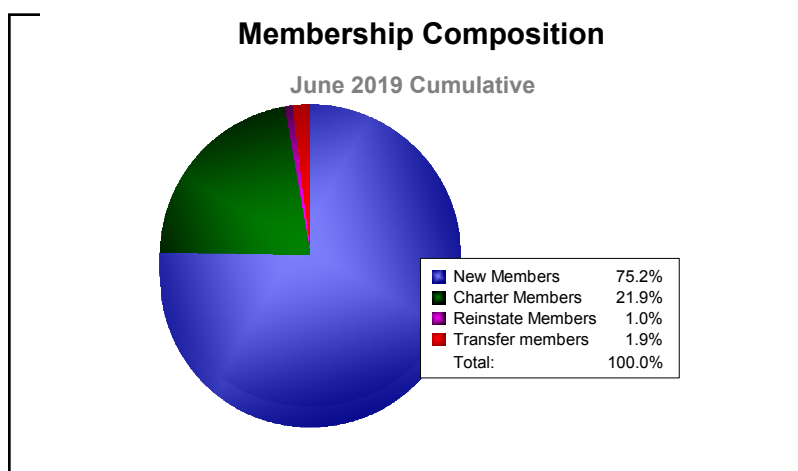

Year	New Clubs	Dropped Clubs	Gain/ Loss Clubs	New Members	Charter Members	Reinstate Members	Transfer Members	Total Member Added	Total Members Dropped	Gain/ Loss Members
2014-2015	0	0	0	3	0	0	0	3	-6	-3
2015-2016	0	-1	-1	0	0	0	0	0	-19	-19
<b>Average</b>	<b>0</b>	<b>-1</b>	<b>-1</b>	<b>2</b>	<b>0</b>	<b>0</b>	<b>0</b>	<b>2</b>	<b>-13</b>	<b>-11</b>

Year	New Clubs	Dropped Clubs	Gain/ Loss Clubs	New Members	Charter Members	Reinstate Members	Transfer Members	Total Member Added	Total Members Dropped	Gain/ Loss Members
2014-2015	3	-1	2	62	98	0	2	162	-86	76
2015-2016	3	-2	1	73	72	15	1	161	-122	39
2016-2017	0	-4	-4	79	18	9	1	107	-173	-66
2017-2018	1	0	1	102	41	0	0	143	-54	89
2018-2019	1	-1	0	79	23	1	2	105	-75	30
<b>Average</b>	<b>2</b>	<b>-2</b>	<b>0</b>	<b>79</b>	<b>50</b>	<b>5</b>	<b>1</b>	<b>136</b>	<b>-102</b>	<b>34</b>