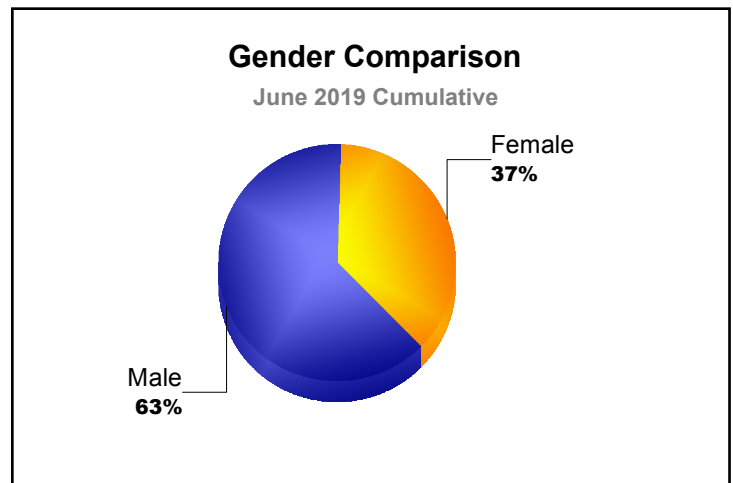

Year	New Clubs	Dropped Clubs	Gain/ Loss Clubs	New Members	Charter Members	Reinstate Members	Transfer Members	Total Member Added	Total Members Dropped	Gain/ Loss Members
2014-2015	0	0	0	0	0	0	0	0	0	0
2015-2016	0	0	0	0	0	0	0	0	0	0
2016-2017	0	-1	-1	0	0	0	0	0	-24	-24
2017-2018	0	0	0	14	25	1	0	40	-21	19
2018-2019	0	0	0	0	8	11	0	19	-19	0
Average	0	0	0	3	7	2	0	12	-13	-1