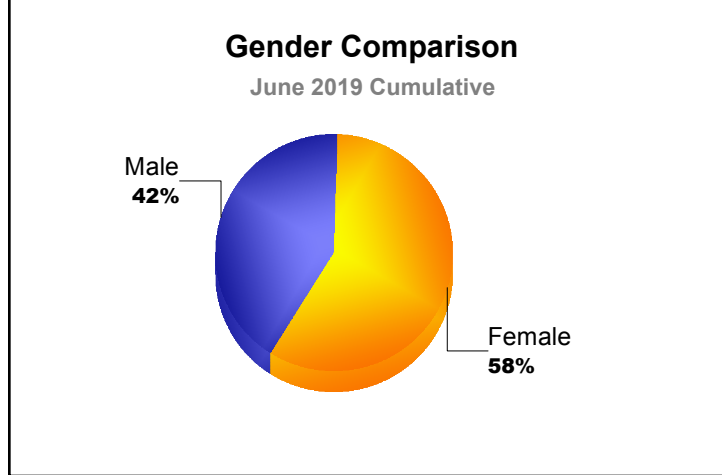

Year	New Clubs	Dropped Clubs	Gain/ Loss Clubs	New Members	Charter Members	Reinstate Members	Transfer Members	Total Member Added	Total Members Dropped	Gain/ Loss Members
2014-2015	1	0	1	18	20	0	0	38	-12	26
2015-2016	2	-1	1	18	41	0	0	59	-27	32
2016-2017	0	-2	-2	28	0	0	0	28	-62	-34
2017-2018	0	-1	-1	24	0	0	0	24	-43	-19
2018-2019	2	0	2	20	42	0	0	62	-19	43
Average	1	-1	0	22	21	0	0	42	-33	10