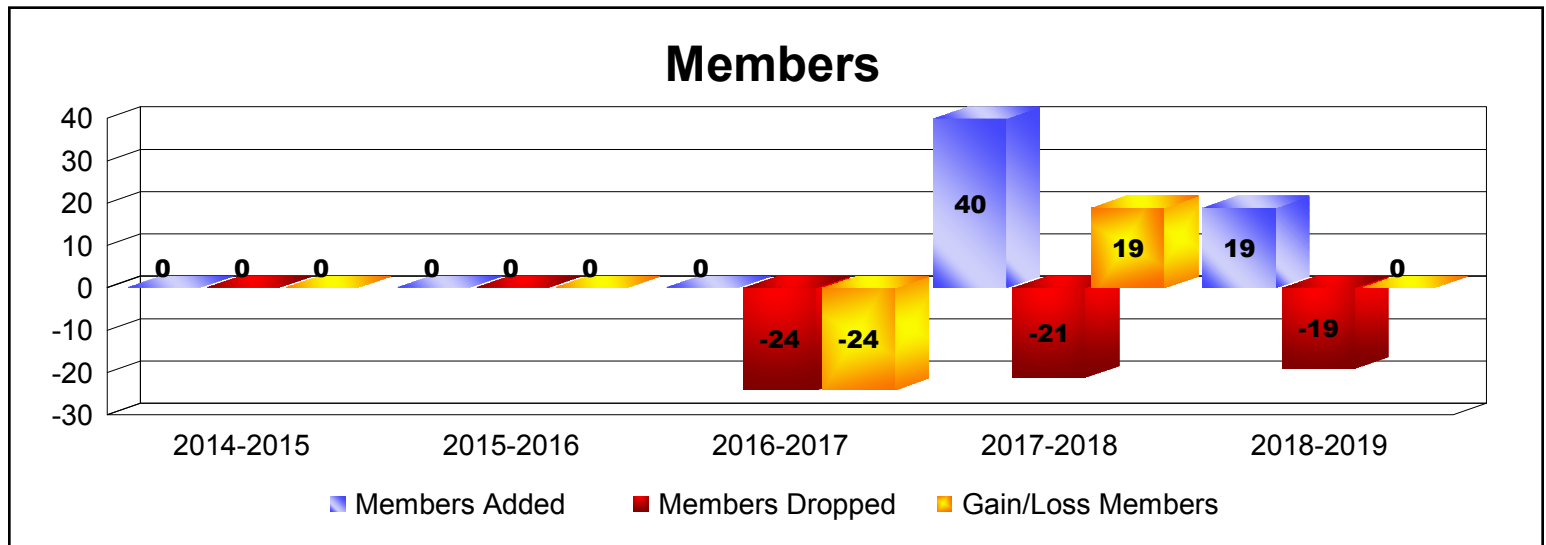

Year	New Clubs	Dropped Clubs	Gain/ Loss Clubs	New Members	Charter Members	Reinstate Members	Transfer Members	Total Member Added	Total Members Dropped	Gain/ Loss Members
2014-2015	0	0	0	0	0	0	0	0	0	0
2015-2016	0	0	0	0	0	0	0	0	0	0
2016-2017	0	-1	-1	0	0	0	0	0	-24	-24
2017-2018	0	0	0	14	25	1	0	40	-21	19
2018-2019	0	0	0	0	8	11	0	19	-19	0
Average	0	0	0	3	7	2	0	12	-13	-1