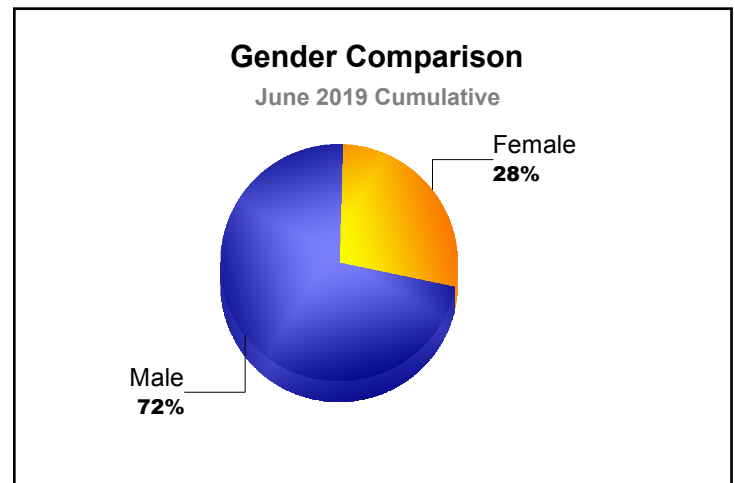

Year	New Clubs	Dropped Clubs	Gain/ Loss Clubs	New Members	Charter Members	Reinstate Members	Transfer Members	Total Member Added	Total Members Dropped	Gain/ Loss Members
2014-2015	3	-1	2	62	98	0	2	162	-86	76
2015-2016	3	-2	1	73	72	15	1	161	-122	39
2016-2017	0	-4	-4	79	18	9	1	107	-173	-66
2017-2018	1	0	1	102	41	0	0	143	-54	89
2018-2019	1	-1	0	79	23	1	2	105	-75	30
Average	2	-2	0	79	50	5	1	136	-102	34