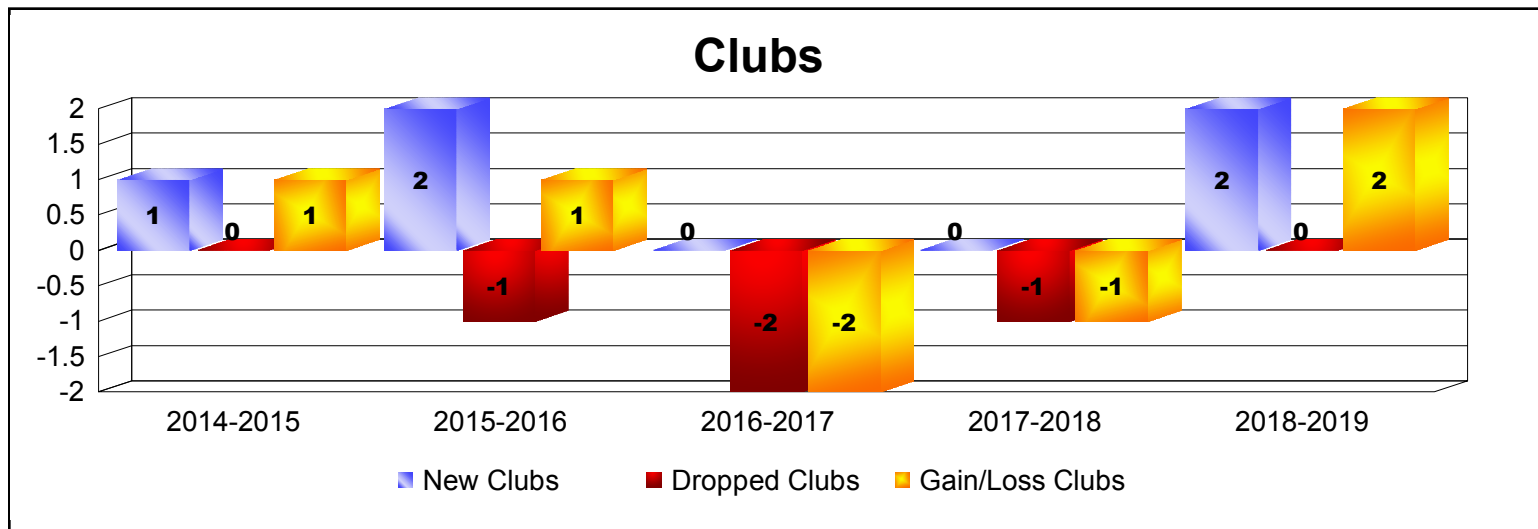

Year	New Clubs	Dropped Clubs	Gain/ Loss Clubs	New Members	Charter Members	Reinstate Members	Transfer Members	Total Member Added	Total Members Dropped	Gain/ Loss Members
2014-2015	0	0	0	3	0	0	0	3	-6	-3
2015-2016	0	-1	-1	0	0	0	0	0	-19	-19
<b>Average</b>	<b>0</b>	<b>-1</b>	<b>-1</b>	<b>2</b>	<b>0</b>	<b>0</b>	<b>0</b>	<b>2</b>	<b>-13</b>	<b>-11</b>

Year	New Clubs	Dropped Clubs	Gain/ Loss Clubs	New Members	Charter Members	Reinstate Members	Transfer Members	Total Member Added	Total Members Dropped	Gain/ Loss Members
2014-2015	3	-1	2	62	98	0	2	162	-86	76
2015-2016	3	-2	1	73	72	15	1	161	-122	39
2016-2017	0	-4	-4	79	18	9	1	107	-173	-66
2017-2018	1	0	1	102	41	0	0	143	-54	89
2018-2019	1	-1	0	79	23	1	2	105	-75	30
<b>Average</b>	<b>2</b>	<b>-2</b>	<b>0</b>	<b>79</b>	<b>50</b>	<b>5</b>	<b>1</b>	<b>136</b>	<b>-102</b>	<b>34</b>

Year	New Clubs	Dropped Clubs	Gain/ Loss Clubs	New Members	Charter Members	Reinstate Members	Transfer Members	Total Member Added	Total Members Dropped	Gain/ Loss Members
2014-2015	1	0	1	18	20	0	0	38	-12	26
2015-2016	2	-1	1	18	41	0	0	59	-27	32
2016-2017	0	-2	-2	28	0	0	0	28	-62	-34
2017-2018	0	-1	-1	24	0	0	0	24	-43	-19
2018-2019	2	0	2	20	42	0	0	62	-19	43
<b>Average</b>	<b>1</b>	<b>-1</b>	<b>0</b>	<b>22</b>	<b>21</b>	<b>0</b>	<b>0</b>	<b>42</b>	<b>-33</b>	<b>10</b>